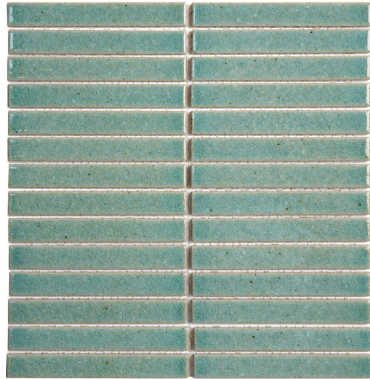

WHITE

BLUE

BLUE

BLACK

## ASUKA

SIZE  
11-3/4" x 11-1/2" x  
1/4"

MATERIAL  
Glazed Porcelain

APPLICATION  
Interior/Exterior  
Wet/Dry  
Vertical Surfaces Only  
Suitable for Pools

**solistONE**

T 1 800 246 2156  
info@solistone.com  
www.solistone.com