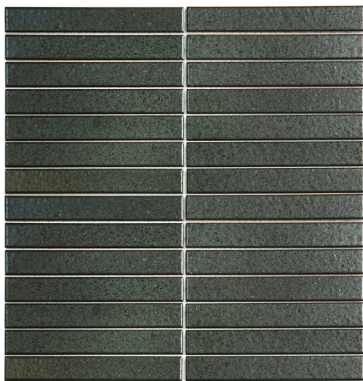

WHITE

BLUE

BLUE

BLACK

## ASUKA

SIZE  
11-3/4" x 11-1/2" x  
1/4"

MATERIAL  
Glazed Porcelain

APPLICATION  
Interior/Exterior  
Wet/Dry  
Vertical Surfaces Only  
Suitable for Pools

**solistONE**

T 1 800 246 2156  
info@solistone.com  
www.solistone.com