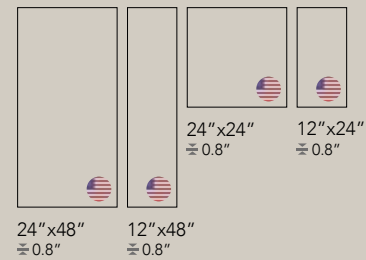

INDIANA VARIEGATED

STONE LOOK

WHITE AVENUE

Available size

Color shading

COSMOPOLITAN ASH

Available size

Color shading