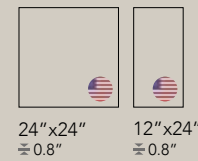

INDIANA VARIEGATED

STONE LOOK

WHITE AVENUE

Available size

Color shading

COSMOPOLITAN ASH

Available size

Color shading

STONE LOOK

ARTISTIC BEIGE

Available size

Color shading

FASHION BLACK

Available size

Color shading

Color Shading