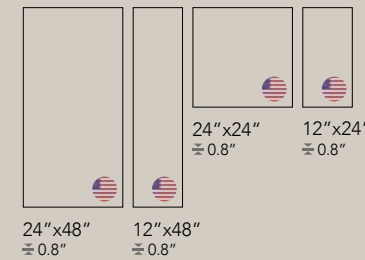

STONE LOOK

ARTISTIC BEIGE

Available size

Color shading

FASHION BLACK

Available size

Color shading

Color Shading