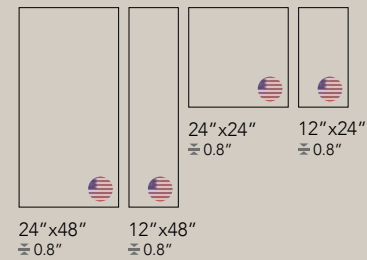

INDIANA VARIEGATED

STONE LOOK

WHITE AVENUE

Available size

Color shading

COSMOPOLITAN ASH

Available size

Color shading