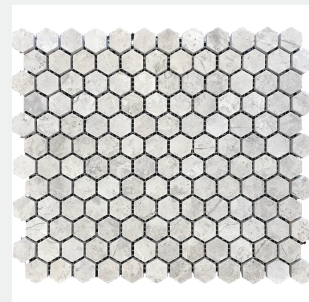

TUNDRA

COLORS

1 COLOR

FINISHES

HONED

POLISHED

SIZES

- 3"x6" Honed, Polished
- 12"x12" Honed, Polished
- 6"x18" Honed, Polished
- 18"x18" Honed, Polished
- 2 cm slabs available Honed, Polished
- Cut to Size Honed, Polished

PRODUCT DESCRIPTION

This limestone becomes marble under intense mountain forming temperature and pressure, causing unique cloudlike patterns, in the grey and white veining.

APPLICATIONS

Residential, Commercial, Floors/Walls, Interior/Exterior, Wet Area (When Properly sealed), (No Steam Shower), (No pools)

1"x 1" Honed Square

3"x12"x1/2" Splitface

1" Hexagon