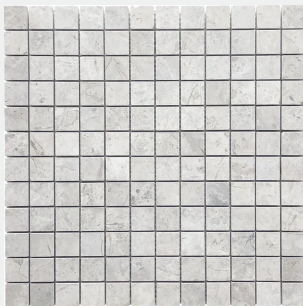

TUNDRA

COLORS

1 COLOR

FINISHES

HONED

POLISHED

SIZES

- 3"x6" Honed, Polished
- 12"x12" Honed, Polished
- 6"x18" Honed, Polished
- 18"x18" Honed, Polished
- 2 cm slabs available Honed, Polished
- Cut to Size Honed, Polished

PRODUCT DESCRIPTION

This limestone becomes marble under intense mountain forming temperature and pressure, causing unique cloudlike patterns, in the grey and white veining.

APPLICATIONS

Residential, Commercial, Floors/Walls, Interior/Exterior, Wet Area (When Properly sealed), (No Steam Shower), (No pools)

1"x 1" Honed Square

3"x12"x1/2" Splitface

1" Hexagon