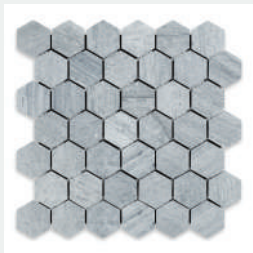

HAISA

COLORS

1 COLOR

FINISHES

HONED

SIZES

- 3" x 8" Honed
- 12" x 24" Honed
- 18" x 36" Honed
- 6" Hexagon Honed
- 2 CM Slabs Available Polished

MOSAICS

- 2" Hexagon Honed
- 3/4" x 1 3/16" Brick Honed
- Chevron Large Honed

PRODUCT DESCRIPTION

Haisa Light Marble is characterized by its linear pattern and soft Off-White and Grey tones. Its contemporary and fresh appearance makes this marble a favorite selection in residential, hospitality and commercial projects. A popular natural stone easy to coordinate with other materials.

APPLICATIONS

Residential, Commercial, Floors/Walls, Interior/Exterior, Wet Area (When Properly sealed), (No Steam Shower), (No pools)

2" Hexagon Honed