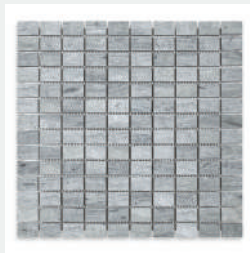

3/4" x 1 3/16" Brick Honed