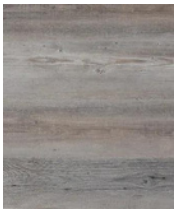

SUMMIT - SPC

Description

VibrantCore Waterproof SPC Flooring

Sizes

9"x60"

Ceramic Bead Enhanced Urethane

Colors

Denali

Blackburn

Whitney

Elbert

Torbert

Pavlof

Neacola

Shasta

Shasta
Herringbone