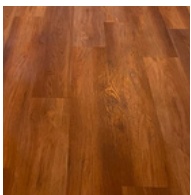

MARSEILLE SPC

Description

The Marseille Collection at Medieval Floors offers the most discerning home designer with uncompromised quality, a superior finish, and unsurpassed rustic appeal

Sizes

9"x60"

Prime Urethane with Ceramic Bead Coating

Colors

Clermont