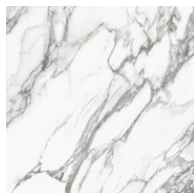

PRESTIGIO

Description

The brilliant details suggest a well-balanced luxury in which the architectures pinpoint precisely the point of contact between the traditional and the modern.

Sizes

- 3"x12" • Matte
- 10"x12" • Matte
- 12"x12" • Matte
- 12"x24" • Matte
- 30"x30" • Matte
- 30"x60" • Matte
- 48"x48" • Matte

Colors Available

Statuario
Apuano

Calacatta

Arabescato

Opera

Nuvolato

Imperio

Marquinia