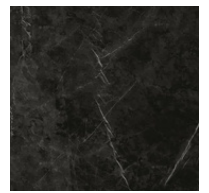

PRESTIGIO

Description

The brilliant details suggest a well-balanced luxury in which the architectures pinpoint precisely the point of contact between the traditional and the modern.

Sizes

- 3"x12" • Matte
- 10"x12" • Matte
- 12"x12" • Matte
- 12"x24" • Matte
- 30"x30" • Matte
- 30"x60" • Matte
- 48"x48" • Matte

Colors Available

Statuario
Apuano

Calacatta

Arabescato

Opera

Nuvolato

Imperio

Marquinia