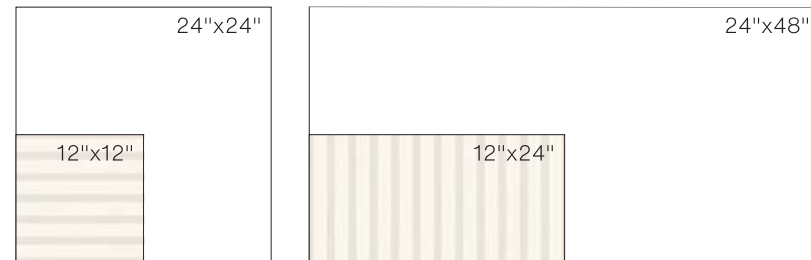

Sizes and finishes:

- 12"x24"
- 1104136 Matte rectified
- 24"x48"
- 1104118 Matte rectified

Applications:

- Floor
- Wall

Saori

CREAM

Sizes and finishes:

- 12"x12"
- 1104142 Matte rectified
- 12"x24"
- 1104128 Matte rectified
- 24"x24"
- 1104123 Matte rectified
- 24"x48"
- 1104119 Matte rectified