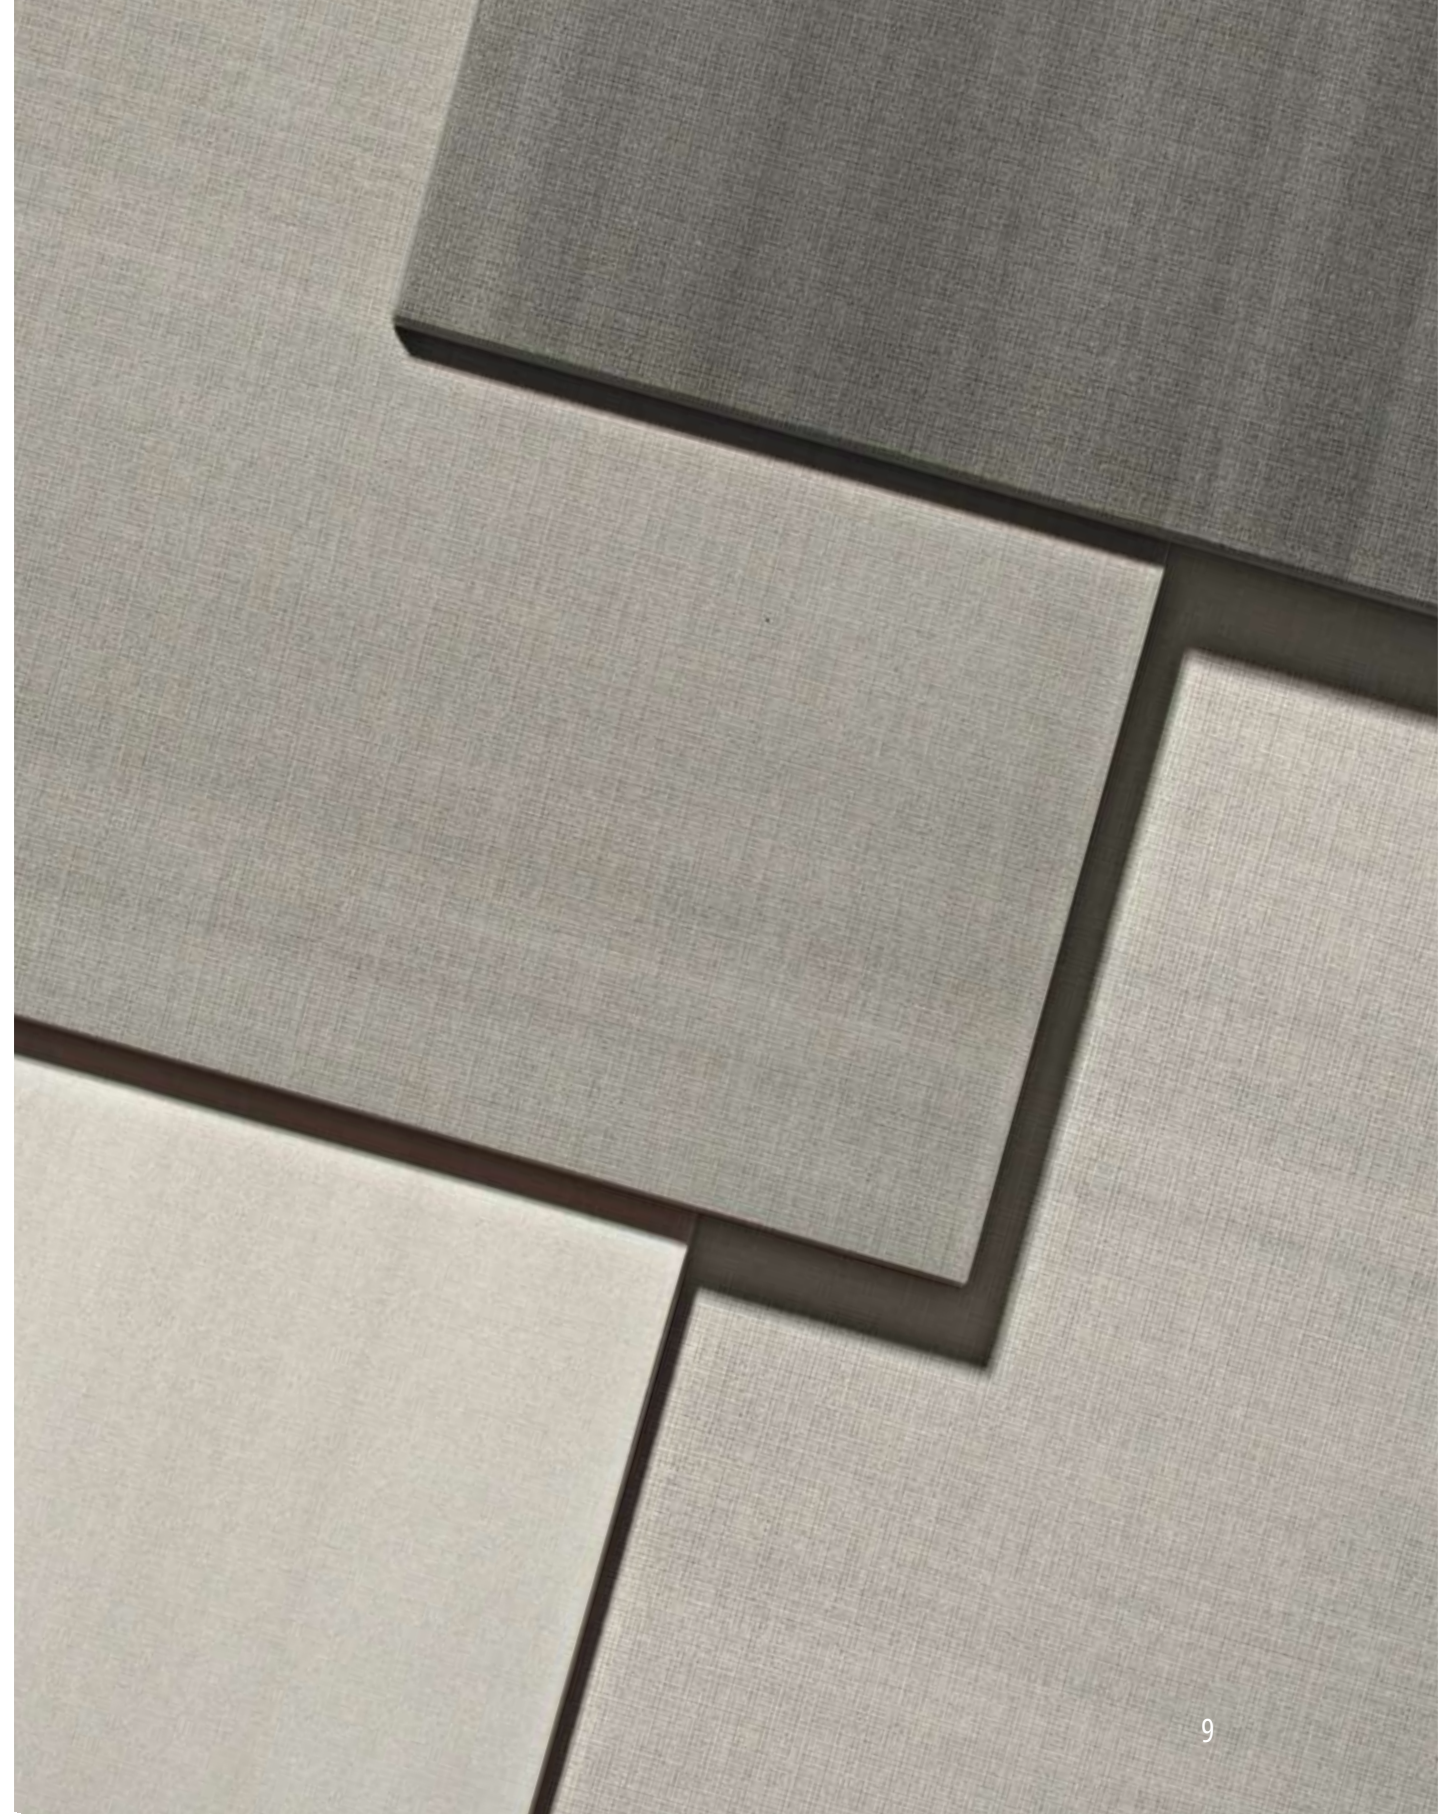

Arku

MATTE rectified

White

Warm Grey

Cool Grey

Charcoal

12"x24"

24"x48"