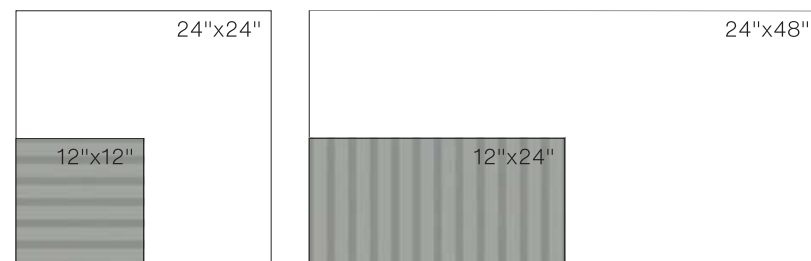

Applications:

- Floor
- Wall

CHARCOAL

Sizes and finishes:

- 12"x12"
- 1104144 Matte rectified
- 12"x24"
- 1104131 Matte rectified
- 24"x24"
- 1104125 Matte rectified
- 24"x48"
- 1104121 Matte rectified