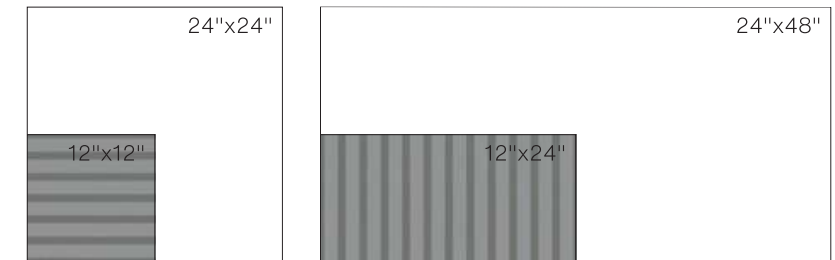

Applications:

- Floor
- Wall

INDIGO

Sizes and finishes:

- 12"x12"
- 1104145 Matte rectified
- 12"x24"
- 1104132 Matte rectified
- 24"x24"
- 1104127 Matte rectified
- 24"x48"
- 1104122 Matte rectified