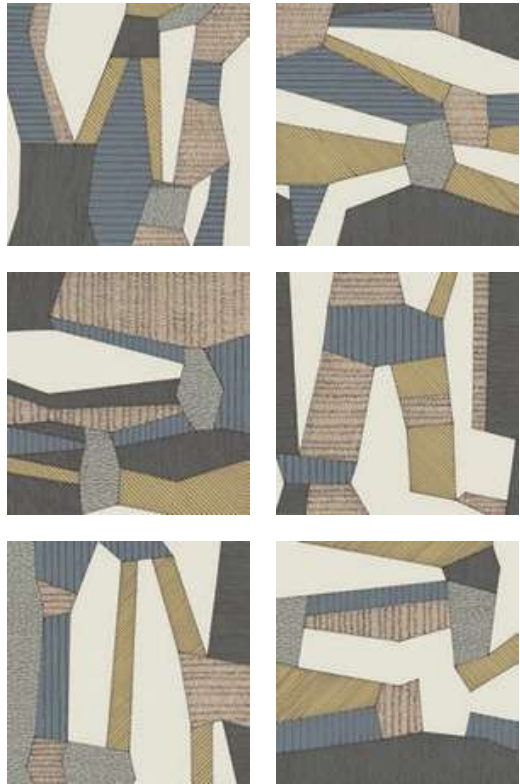

Saori

MATTE rectified

Cream

Light Grey

Charcoal

Indigo

Kunano

MATTE rectified