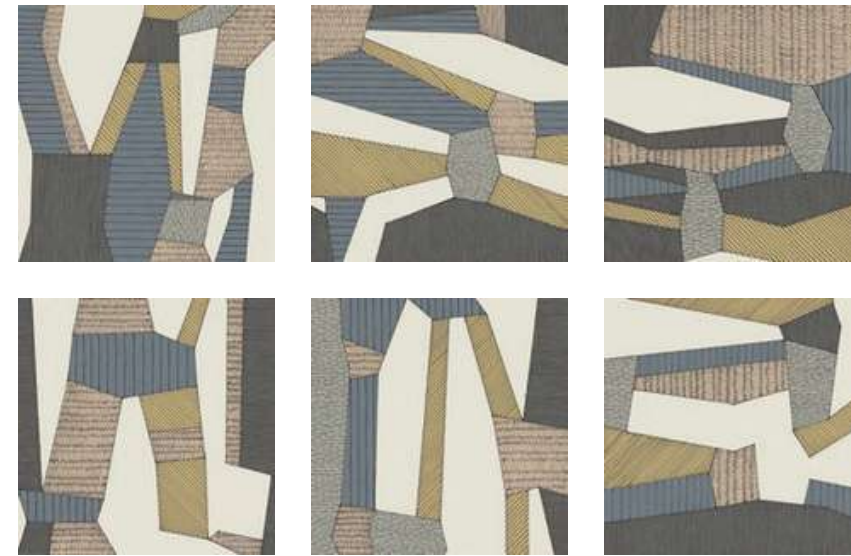

Kunano

Sizes and finishes:
12"x12" Deco
1104141 Matte rectified

Applications:
Floor
r
Wall

RANDOM MIX