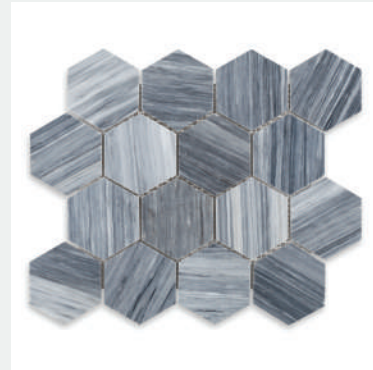

BARDIGLIO

COLORS

1 COLOR

FINISHES

POLISHED/HONED

SIZES

- 2cm Slab
- 3" x 8" Honed
- 12" x 24" Honed
- 18" x 36" Honed
- 6" Hexagon Honed

MOSAICS

- 1" x 3" Herringbone Polished
- 2" x 4" Brick
- 3" Hexagon Polished

PRODUCT DESCRIPTION

Quarried in Italy's Tuscany region, Bardiglio is a fine-grained, deep grey, cloudy marble. With wide range in both color and veining, Bardiglio is a classic marble perfect for floors, walls, countertops and for use in our mosaic patterns and Tailored To Waterjet designs.

1" x 3" Herringbone Polished

2" x 4" Brick

3" Hexagon Polished