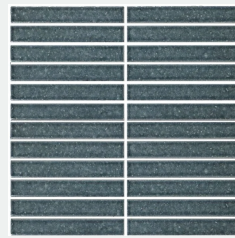

ASUKA

COLORS
4 COLORS

FINISHES
GLOSS

SIZES

12"x12"

COLORS

ASUKA WHITE

ASUKA STEEL

ASUKA BLUE

ASUKA BLACK

PRODUCT DESCRIPTION

Elevate your space with the serene simplicity of the Asuka White porcelain mosaic. This Japanese-inspired design blends a pristine white surface with subtle textural details, creating a foundation of timeless elegance. Its clean, glazed finish and mesh-mounted sheets make for a flawless installation, perfect for creating a minimalist backdrop or a sophisticated accent.

Uniquely versatile, the Asuka mosaic adapts seamlessly to any design style, from modern kitchens and bathroom walls to feature niches. Let its quiet character inspire your imagination and bring a sense of refined calm to your project."