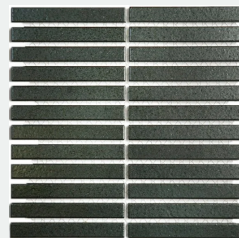

ASUKA

COLORS
4 COLORS

FINISHES
GLOSS

SIZES

12"x12"

COLORS

ASUKA WHITE

ASUKA STEEL

ASUKA BLUE

ASUKA BLACK

PRODUCT DESCRIPTION

Elevate your space with the serene simplicity of the Asuka White porcelain mosaic. This Japanese-inspired design blends a pristine white surface with subtle textural details, creating a foundation of timeless elegance. Its clean, glazed finish and mesh-mounted sheets make for a flawless installation, perfect for creating a minimalist backdrop or a sophisticated accent.

Uniquely versatile, the Asuka mosaic adapts seamlessly to any design style, from modern kitchens and bathroom walls to feature niches. Let its quiet character inspire your imagination and bring a sense of refined calm to your project."