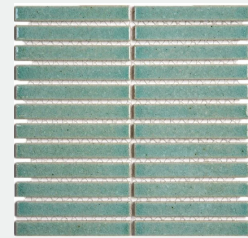

ASUKA

COLORS
4 COLORS

FINISHES
GLOSS

SIZES

12"x12"

COLORS

ASUKA WHITE

ASUKA STEEL

ASUKA BLUE

ASUKA BLACK

PRODUCT DESCRIPTION

Elevate your space with the serene simplicity of the Asuka White porcelain mosaic. This Japanese-inspired design blends a pristine white surface with subtle textural details, creating a foundation of timeless elegance. Its clean, glazed finish and mesh-mounted sheets make for a flawless installation, perfect for creating a minimalist backdrop or a sophisticated accent.

Uniquely versatile, the Asuka mosaic adapts seamlessly to any design style, from modern kitchens and bathroom walls to feature niches. Let its quiet character inspire your imagination and bring a sense of refined calm to your project."